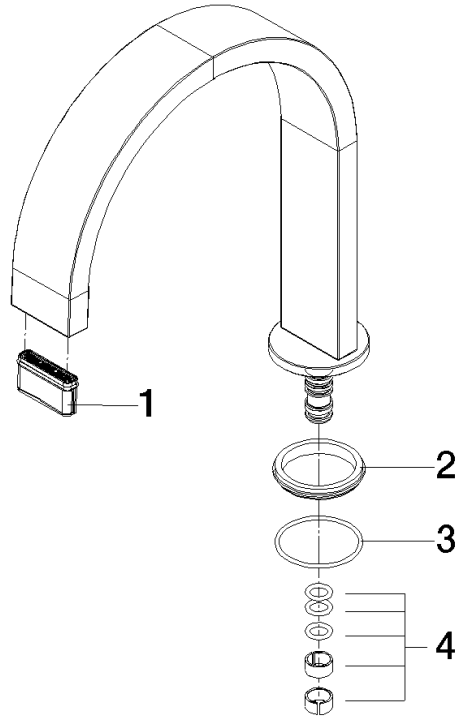

## Spout 165 mm - Brushed Dark Platinum

SPARE PARTS

---

90 28 22 282 00

## Spout 165 mm - Brushed Dark Platinum

SPARE PARTS

---

90 28 22 282 00

90 28 22 282 00

Parts for other finishes can be found here: [Chrome](#)

### Spare parts list

No.	Item Number	Name	Quantity used	Delivery time
2	90 30 11 285 00 90	Disc Ø 41 x 4,5 mm -	1.00	14
1	90 29 03 045 00 90	Aerator insert without limitation 32 x 8 mm -	1.00	14
4	90 28 10 184 00 90	Seal set for spout -	1.00	14
3	90 14 10 500 00 90	O-Ring EPDM 70 34,65 x 1,78 mm -	1.00	14