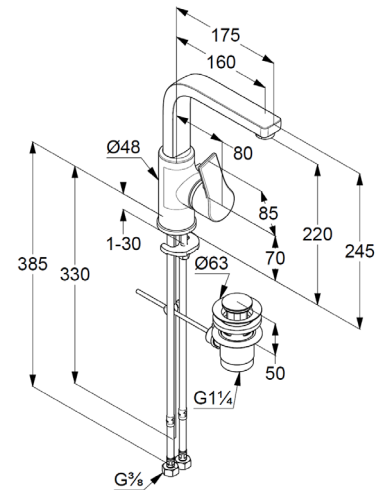

Technische Daten/ Technical Data

KLUDI ZENTA SL
single lever basin mixer
DN 15

Ref.: 480273965

Finishes:
39 matt black

Product description
Manufacturer KLUDI GmbH & Co. KG
Typ: KLUDI ZENTA SL
single lever basin mixer
Ref.: 480273965

basin mixer
single lever mixer
1-hole mounted
lateral actuation
solid handle, metal
aerator M24
ceramic cartridge with hot water safety device
flow rate at 3 bar 5 l/min.
swivel spout (360°)
flexible hoses G3/8 DVGW approved
rapid installation set
pop up waste G1 1/4 metal
EU taxonomy: max. 6 l/min. -
Substantial Contribution (SC) possible

Produktabbildung/ Product picture

Maßzeichnung/ Dimensional drawing

Durchfluss/ Flow rate