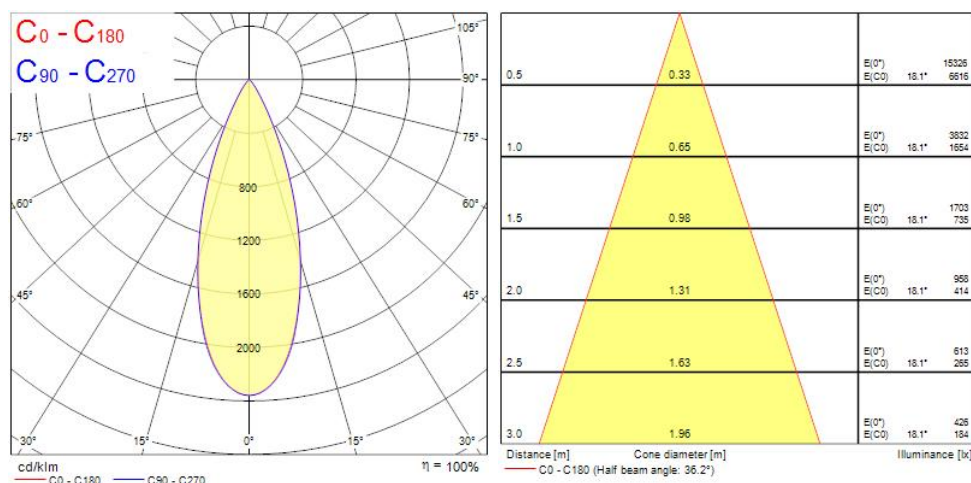

Concord

CONCORD BEACON 3000K MEDIUM O/B DIM BLACK 2062464

Luminaire efficacy (lm/W)	90
LOR (%)	100
Correlated colour temperature (k)	3000
Light colour	Warm White
CRI (Ra)	97
Colour Variation Initial (SDCM)	2
Beam Angle (°)	36
Photobiological Risk Group	RG1
Total power consumption (W)	18
Electrical protection	Class II
Control gear type	LED driver constant current
Dimmable	Yes
Minimum dimming level (%)	1
Housing colour	RAL 9005 - Jet black
IP rating	IP20
IK rating	IK02
Product EAN number	5025768624645
Warranty	5 years
Dimming method	Onboard pot
Useful luminous flux (#use)	1600

Photometry