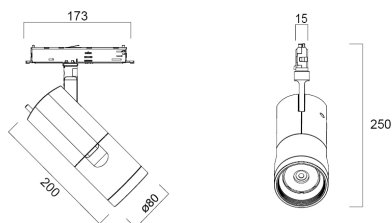

Concord

CONCORD BEACON 3000K MEDIUM O/B DIM BLACK 2062464

Technical drawings

Data table

GENERAL DATA

Product name	CONCORD BEACON 3000K MEDIUM O/B DIM BLACK
Technology	LED
Cap/Base	N/A
Housing	Aluminium
Mount	Track mounting
Fixture rating	Enclosed
General application	Museums & Galleries, Retail, Hospitality
Operating temperature range (°C)	-10°C...+35°C
ETIM Class	EC001744
Warranty	5 years

OPTICAL DATA

Useful luminous flux (#use)	1600
Fixture luminous flux (lm)	1625
Luminaire efficacy (lm/W)	90
LOR (%)	100
Correlated colour temperature (k)	3000
Light colour	Warm White
CRI (Ra)	97
Colour Variation Initial (SDCM)	2