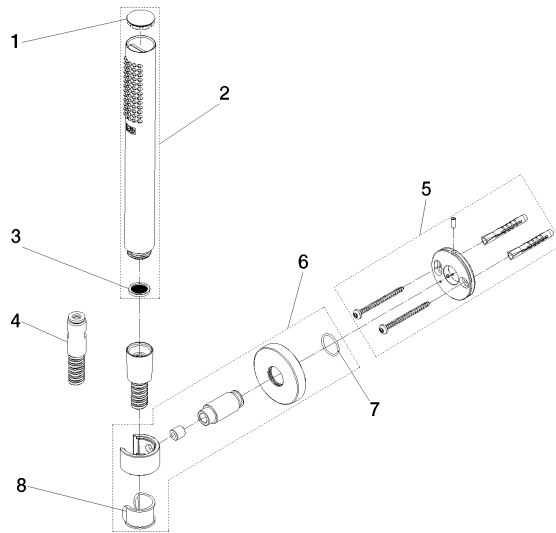

27 816 625 Product version from 9/1/2025

- COMPACT RAIN, max. flow rate 15 l/min (at 3 bar)
- Function from: 5 l/min
- inherently safe from back flow
- with anti-scale system
- metal shower hose 1250mm with integrated anti-twist protection

Technical data:

- rosette Ø 55 mm
- 3/8" shower outlet

Notes:

	Brushed Dark Bronze (PVD)	27 816 625-43
	Chrome	27 816 625-00
	Brushed Platinum	27 816 625-06
	Dark Chrome	27 816 625-19
	Light Gold (PVD)	27 816 625-26
	Brushed Light Gold (PVD)	27 816 625-27
	Brushed Durabronze (23kt Gold)	27 816 625-28
	Matte Black	27 816 625-33
	Brushed Gold (PVD)	27 816 625-37
	Brushed Dark Brass (PVD)	27 816 625-39
	Brushed Bronze (PVD)	27 816 625-42
	Brushed Champagne (22kt Gold)	27 816 625-46
	Champagne (22kt Gold)	27 816 625-47
	Brushed Chrome	27 816 625-93
	Brushed Dark Platinum	27 816 625-99

Recommended miscellaneous

- Concealed wall elbow -**
- min. recess depth 90 mm
 - max. recess depth 163 mm

35 085 970 90

Recommended miscellaneous

- Wall elbow - Brushed Dark Bronze (PVD)**

28 450 625-43

27 816 625 Product version from 9/1/2025

Flow rate chart

Spare parts list

No.	Item Number	Name	Quantity used	Delivery time
7	90 14 10 032 00 90	O-Ring 18,1 x 1,6 mm -	1.00	14
8	90 18 40 035 00 90	Sleeve -	1.00	14
5	90 30 30 516 00 90	Attachment set -	1.00	14
3	09 23 01 039 90	Sieve seal Ø 19 x 5,5 mm -	1.00	14
4	90 30 02 072 00-43	Metal shower hose 1/2" x 3/8" x 1250 mm - Brushed Dark Bronze (PVD)	1.00	40
1	09 21 02 170-43	Cap for rinsing spray Ø 26,6 x 5 mm - Brushed Dark Bronze (PVD)	1.00	82
2	90 12 11 140 40-43	shower	1.00	82
6	90 28 05 062 50-43	holder	1.00	-