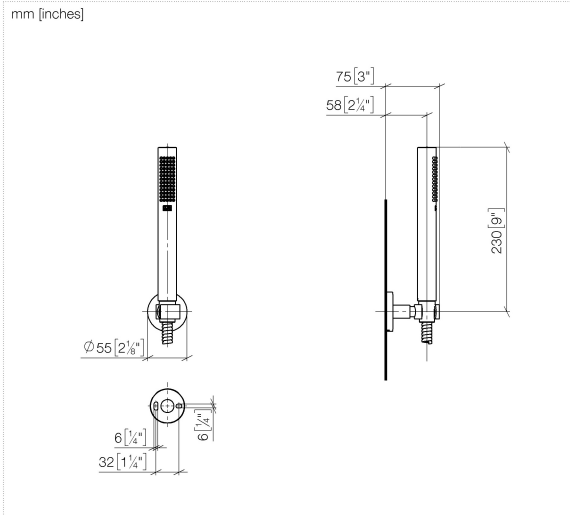

27 816 625 Product version from 9/1/2025

- COMPACT RAIN, max. flow rate 15 l/min (at 3 bar)
- Function from: 5 l/min
- inherently safe from back flow
- with anti-scale system
- metal shower hose 1250mm with integrated anti-twist protection

Technical data:

- rosette Ø 55 mm
- 3/8" shower outlet

Notes:

	Brushed Dark Bronze (PVD)	27 816 625-43
	Chrome	27 816 625-00
	Brushed Platinum	27 816 625-06
	Dark Chrome	27 816 625-19
	Light Gold (PVD)	27 816 625-26
	Brushed Light Gold (PVD)	27 816 625-27
	Brushed Durabronze (23kt Gold)	27 816 625-28
	Matte Black	27 816 625-33
	Brushed Gold (PVD)	27 816 625-37
	Brushed Dark Brass (PVD)	27 816 625-39
	Brushed Bronze (PVD)	27 816 625-42
	Brushed Champagne (22kt Gold)	27 816 625-46
	Champagne (22kt Gold)	27 816 625-47
	Brushed Chrome	27 816 625-93
	Brushed Dark Platinum	27 816 625-99

Recommended miscellaneous

- Concealed wall elbow -**
- min. recess depth 90 mm
 - max. recess depth 163 mm

35 085 970 90

Recommended miscellaneous

- Wall elbow - Brushed Dark Bronze (PVD)**

28 450 625-43

27 816 625 Product version from 9/1/2025

Flow rate chart

Spare parts list

No.	Item Number	Name	Quantity used	Delivery time
7	90 14 10 032 00 90	O-Ring 18,1 x 1,6 mm -	1.00	14
8	90 18 40 035 00 90	Sleeve -	1.00	14
5	90 30 30 516 00 90	Attachment set -	1.00	14
3	09 23 01 039 90	Sieve seal Ø 19 x 5,5 mm -	1.00	14
4	90 30 02 072 00-43	Metal shower hose 1/2" x 3/8" x 1250 mm - Brushed Dark Bronze (PVD)	1.00	40
1	09 21 02 170-43	Cap for rinsing spray Ø 26,6 x 5 mm - Brushed Dark Bronze (PVD)	1.00	82
2	90 12 11 140 40-43	shower	1.00	82
6	90 28 05 062 50-43	holder	1.00	-