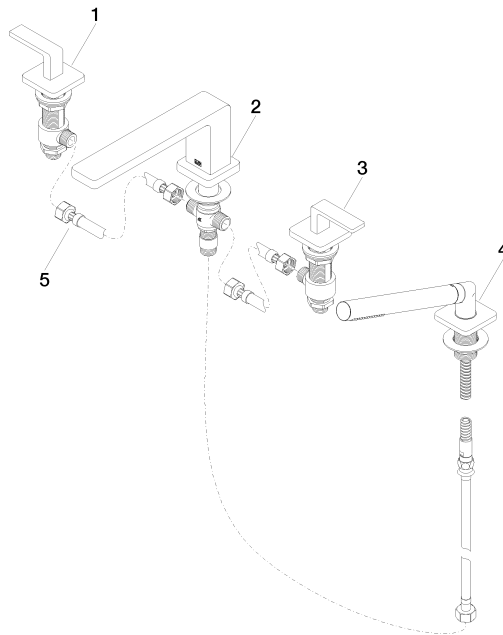

27 512 710 Product version from 8/31/2015 to 5/15/2020

- spout: circular, air-enriched flow
- max. flow 23.5 l/min at 3 bar flow pressure
- Hand shower: COMPACT RAIN, max. flow rate 6.8 l/min (at 3 bar)
- complete hand shower set with anti-scale system
- 215mm projection
- automatic bath/shower diverter
- height of mixer 110 mm
- height up to aerator 84 mm
- hole diameter valve 32 mm
- hole diameter spout 32 mm
- hole diameter for complete hand shower set 32 mm
- rosette for spout 63 x 63mm
- rosette for complete hand shower set 63 x 63mm
- rosette for deck valve 63 x 63mm
- metal shower hose 1750mm with integrated anti-twist protection

LULU Bath shower set for bath rim or tile edge installation - Chrome

LULU

27 512 710 Product version from 8/31/2015 to 5/15/2020

Certificates and sustainability

LGA_19	IAPMO_4976	EPD-DOR-20230287 -IBA1-EN Environmental.prod uct-declarat
--------	------------	--

27 512 710 Product version from 8/31/2015 to 5/15/2020

Spare parts list

No.	Item Number	Name	Quantity used	Delivery time
4	27 702 710-00	LULU Hand shower set for bath rim or tile edge installation - Chrome	1.00	-
Spare part can no longer be ordered, please order the replacement item				
2	13 512 710-00	LULU Bath spout with diverter for deck mounting - Chrome	1.00	-
Spare part can no longer be ordered, please order the replacement item				
1	20 000 710-00	LULU Deck valve clockwise closing - Chrome	1.00	-
Spare part can no longer be ordered, please order the replacement item				
	27512710-00	LULU Bath shower set for bath rim or tile edge installation - Chrome		
3	20 000 711-00	LULU Deck valve anti-clockwise closing - Chrome	1.00	-
Spare part can no longer be ordered, please order the replacement item				
	27512710-00	LULU Bath shower set for bath rim or tile edge installation - Chrome		
5	12 502 970 90	High pressure hose 1/2" x 1/2" x 400 mm -	1.00	14