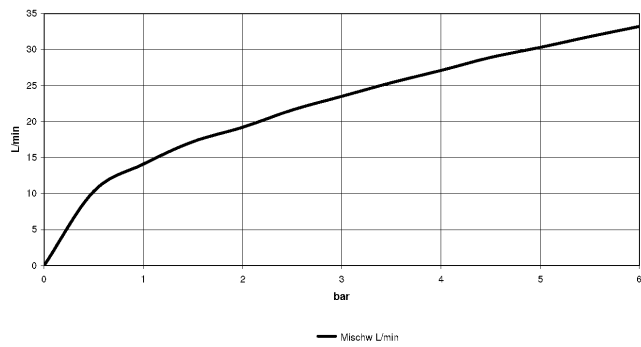

27 512 710 Product version from 8/31/2015 to 5/15/2020

- spout: circular, air-enriched flow
- max. flow 23.5 l/min at 3 bar flow pressure
- Hand shower: COMPACT RAIN, max. flow rate 6.8 l/min (at 3 bar)
- complete hand shower set with anti-scale system
- 215mm projection
- automatic bath/shower diverter
- height of mixer 110 mm
- height up to aerator 84 mm
- hole diameter valve 32 mm
- hole diameter spout 32 mm
- hole diameter for complete hand shower set 32 mm
- rosette for spout 63 x 63mm
- rosette for complete hand shower set 63 x 63mm
- rosette for deck valve 63 x 63mm
- metal shower hose 1750mm with integrated anti-twist protection

27 512 710 Product version from 8/31/2015 to 5/15/2020

Flow rate chart

Codes & Standards

ASME A112.18.1

cUPC

DIN 4109

ISO 3822

Ü-Zeichen