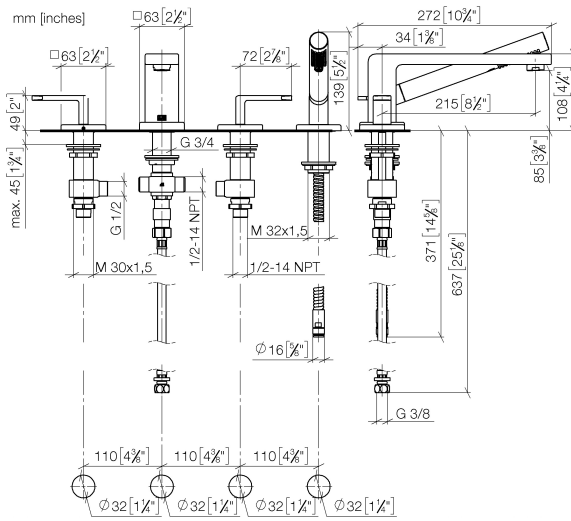

27 512 710 Product version from 8/31/2015 to 5/15/2020