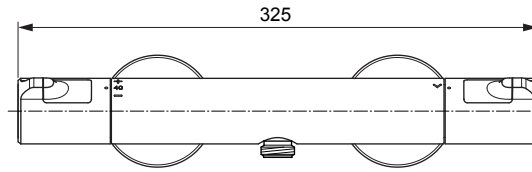

Ceratherm T50 A7214..

Ideal Standard

Produced from: Dez. 2019

Shower Thermostat
chrome **A7214AA**

Pos.	Description	Part-Number	Qty.	Pos.	Description	Part-Number	Qty.
1	Handle cpl.	A 861 382 AA	1 Set				
2	Thermostatic Cartridge cpl.	A 861 371 NU	1 pcs				
3	Stopping	A 861 373 NU	1 pcs				
4	Cartridge G1/2 180° cpl.	A 861 245 NU*	1 Set				
5	Nipple G1/2 outside cpl.	A 861 374 NU	1 Set				
6	Non-return valve	A 861 372 NU	1 Set				
7	Escutcheon	B 960 242 AA	1 pcs				
8	Warp over shelf	A 7215 AA	1 pcs				
9	Escutcheon Ø32	A 861 816 AA	2 pcs				