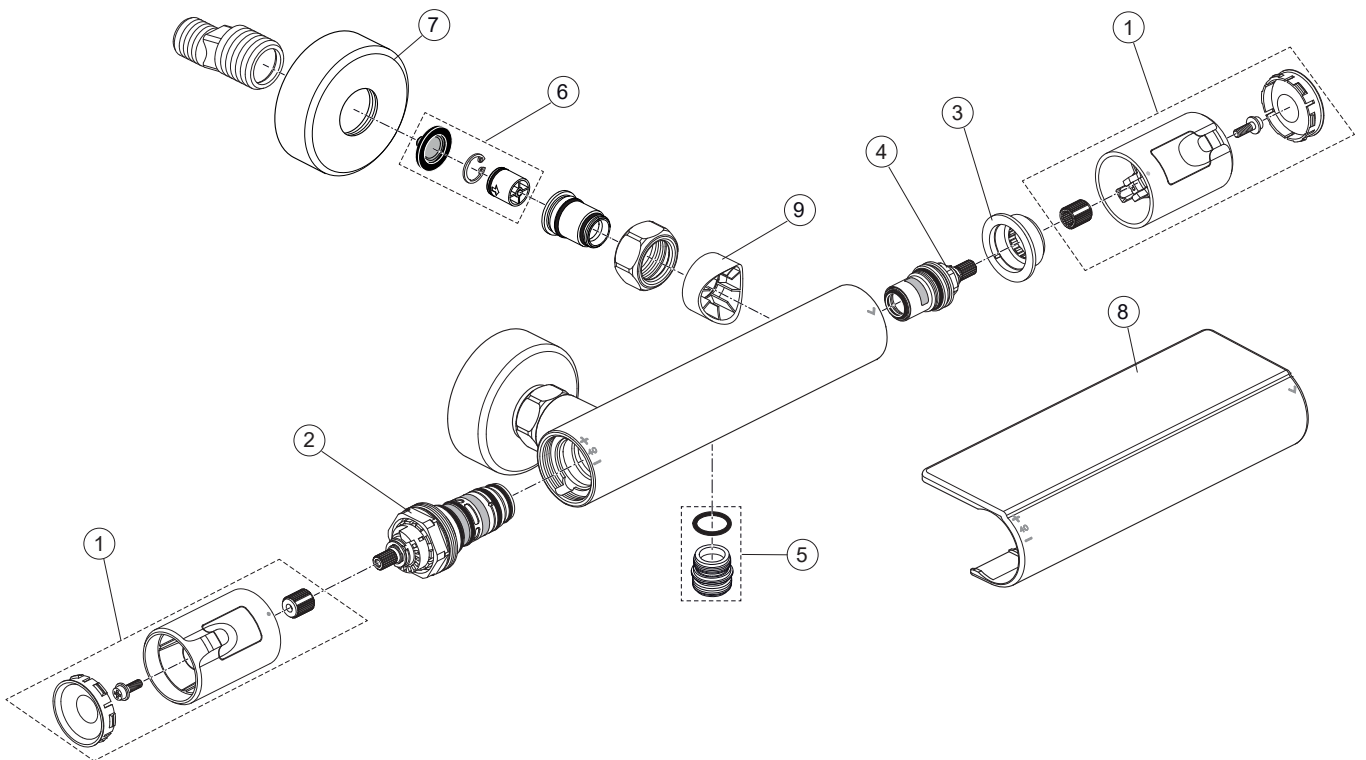

Ceratherm T50 A7214..

Ideal Standard

Produced from: Dez. 2019

Shower Thermostat
chrome **A7214AA**

Pos.	Description	Part-Number	Qty.	Pos.	Description	Part-Number	Qty.
1	Handle cpl.	A 861 382 AA	1 Set				
2	Thermostatic Cartridge cpl.	A 861 371 NU	1 pcs				
3	Stopping	A 861 373 NU	1 pcs				
4	Cartridge G1/2 180° cpl.	A 861 245 NU*	1 Set				
5	Nipple G1/2 outside cpl.	A 861 374 NU	1 Set				
6	Non-return valve	A 861 372 NU	1 Set				
7	Escutcheon	B 960 242 AA	1 pcs				
8	Warp over shelf	A 7215 AA	1 pcs				
9	Escutcheon Ø32	A 861 816 AA	2 pcs				

**Universal set (not all parts needed)*