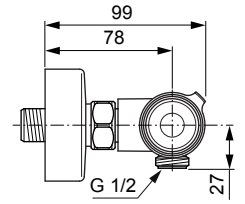

Ceratherm T50 A7214..

Ideal Standard

Produced from: Dez. 2019

Shower Thermostat
chrome **A7214AA**

Pos.	Description	Part-Number	Qty.	Pos.	Description	Part-Number	Qty.
1	Handle cpl.	A 861 382 AA	1 Set				
2	Thermostatic Cartridge cpl.	A 861 371 NU	1 pcs				
3	Stopping	A 861 373 NU	1 pcs				
4	Cartridge G1/2 180° cpl.	A 861 245 NU*	1 Set				
5	Nipple G1/2 outside cpl.	A 861 374 NU	1 Set				
6	Non-return valve	A 861 372 NU	1 Set				
7	Escutcheon	B 960 242 AA	1 pcs				
8	Warp over shelf	A 7215 AA	1 pcs				
9	Escutcheon Ø32	A 861 816 AA	2 pcs				