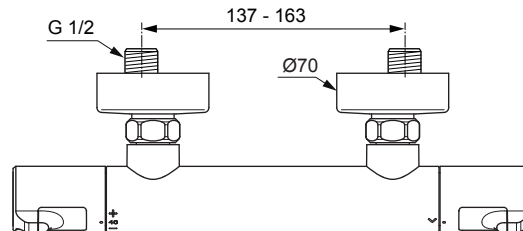

Ceratherm T50 A7214..

Ideal Standard

Produced from: Dez. 2019

Shower Thermostat
chrome **A7214AA**

Pos.	Description	Part-Number	Qty.	Pos.	Description	Part-Number	Qty.
1	Handle cpl.	A 861 382 AA	1 Set				
2	Thermostatic Cartridge cpl.	A 861 371 NU	1 pcs				
3	Stopping	A 861 373 NU	1 pcs				
4	Cartridge G1/2 180° cpl.	A 861 245 NU*	1 Set				
5	Nipple G1/2 outside cpl.	A 861 374 NU	1 Set				
6	Non-return valve	A 861 372 NU	1 Set				
7	Escutcheon	B 960 242 AA	1 pcs				
8	Warp over shelf	A 7215 AA	1 pcs				
9	Escutcheon Ø32	A 861 816 AA	2 pcs				

**Universal set (not all parts needed)*