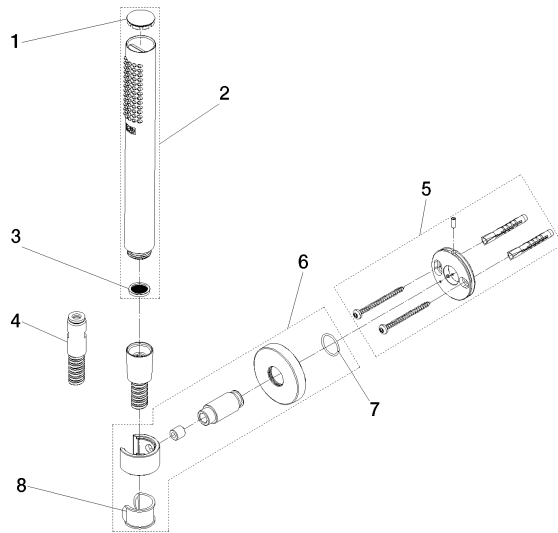

technical data:

- rosette Ø 55 mm
- 3/8" shower outlet

Notes:

- This product can help a building meet the requirements of Green Building Rating Systems, e.g. LEED®, BREEAM®, DGNB

	Brushed Dark Bronze (PVD)	27 816 625-43 0010
	Chrome	27 816 625-00 0010
	Brushed Platinum	27 816 625-06 0010
	Dark Chrome	27 816 625-19 0010
	Light Gold (PVD)	27 816 625-26 0010
	Brushed Light Gold (PVD)	27 816 625-27 0010
	Brushed Durabronze (23kt Gold)	27 816 625-28 0010
	Matte Black	27 816 625-33 0010
	Brushed Gold (PVD)	27 816 625-37 0010
	Brushed Dark Brass (PVD)	27 816 625-39 0010
	Brushed Bronze (PVD)	27 816 625-42 0010
	Brushed Champagne (22kt Gold)	27 816 625-46 0010
	Champagne (22kt Gold)	27 816 625-47 0010
	Brushed Chrome	27 816 625-93 0010
	Brushed Dark Platinum	27 816 625-99 0010

Recommended miscellaneous

- Concealed wall elbow -**
 •min. recess depth 90 mm
 •max. recess depth 163 mm

35 085 970 90

Recommended miscellaneous

- Wall elbow - Brushed Dark Bronze (PVD)**

28 450 625-43

27 816 625 Product version from 9/1/2025

mm [inches]

Spare parts list

No.	Item Number	Name	Quantity used	Delivery time
	3 09 23 01 039 90	Sieve seal Ø 19 x 5,5 mm -	1.00	14
	8 90 18 40 035 00 90	Sleeve -	1.00	14
	7 90 14 10 032 00 90	O-Ring 18,1 x 1,6 mm -	1.00	14
	5 90 30 30 516 00 90	Attachment set -	1.00	14
	1 09 21 02 170-43	Cap for rinsing spray Ø 26,6 x 5 mm - Brushed Dark Bronze (PVD)	1.00	82
	4 90 30 02 072 00-43	Metal shower hose 1/2" x 3/8" x 1250 mm - Brushed Dark Bronze (PVD)	1.00	40
	2 90 12 11 140 41-43	Bar-type hand shower 6,8 l/min - Brushed Dark Bronze (PVD)	1.00	-
	Spare part can no longer be ordered, please order the replacement item			
	6 90 28 05 062 50-43	holder	1.00	-
	Spare part can no longer be ordered, please order the replacement item			