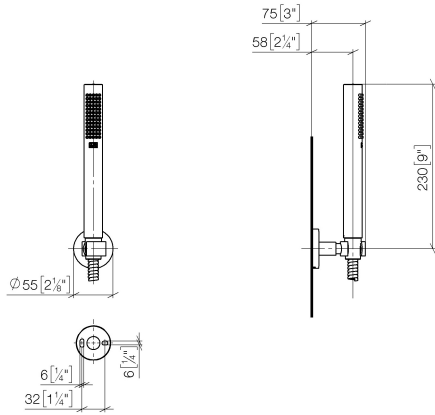

technical data:

- rosette Ø 55 mm
- 3/8" shower outlet

Notes:

- This product can help a building meet the requirements of Green Building Rating Systems, e.g. LEED®, BREEAM®, DGNB

	Brushed Dark Bronze (PVD)	27 816 625-43 0010
	Chrome	27 816 625-00 0010
	Brushed Platinum	27 816 625-06 0010
	Dark Chrome	27 816 625-19 0010
	Light Gold (PVD)	27 816 625-26 0010
	Brushed Light Gold (PVD)	27 816 625-27 0010
	Brushed Durabronze (23kt Gold)	27 816 625-28 0010
	Matte Black	27 816 625-33 0010
	Brushed Gold (PVD)	27 816 625-37 0010
	Brushed Dark Brass (PVD)	27 816 625-39 0010
	Brushed Bronze (PVD)	27 816 625-42 0010
	Brushed Champagne (22kt Gold)	27 816 625-46 0010
	Champagne (22kt Gold)	27 816 625-47 0010
	Brushed Chrome	27 816 625-93 0010
	Brushed Dark Platinum	27 816 625-99 0010

Recommended miscellaneous

- Concealed wall elbow -**
 •min. recess depth 90 mm
 •max. recess depth 163 mm

35 085 970 90

Recommended miscellaneous

- Wall elbow - Brushed Dark Bronze (PVD)**

28 450 625-43

27 816 625 Product version from 9/1/2025

mm [inches]

Spare parts list

No.	Item Number	Name	Quantity used	Delivery time
	3 09 23 01 039 90	Sieve seal Ø 19 x 5,5 mm -	1.00	14
	8 90 18 40 035 00 90	Sleeve -	1.00	14
	7 90 14 10 032 00 90	O-Ring 18,1 x 1,6 mm -	1.00	14
	5 90 30 30 516 00 90	Attachment set -	1.00	14
	1 09 21 02 170-43	Cap for rinsing spray Ø 26,6 x 5 mm - Brushed Dark Bronze (PVD)	1.00	82
	4 90 30 02 072 00-43	Metal shower hose 1/2" x 3/8" x 1250 mm - Brushed Dark Bronze (PVD)	1.00	40
	2 90 12 11 140 41-43	Bar-type hand shower 6,8 l/min - Brushed Dark Bronze (PVD)	1.00	-
	Spare part can no longer be ordered, please order the replacement item			
	6 90 28 05 062 50-43	holder	1.00	-
	Spare part can no longer be ordered, please order the replacement item			